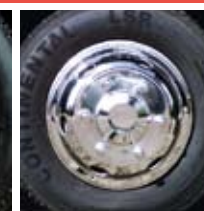

Ornamental hub cap at the front
Grand Prix
19,5" with fixing ring
8060 42030
17,5" with fixing ring
8060 42040