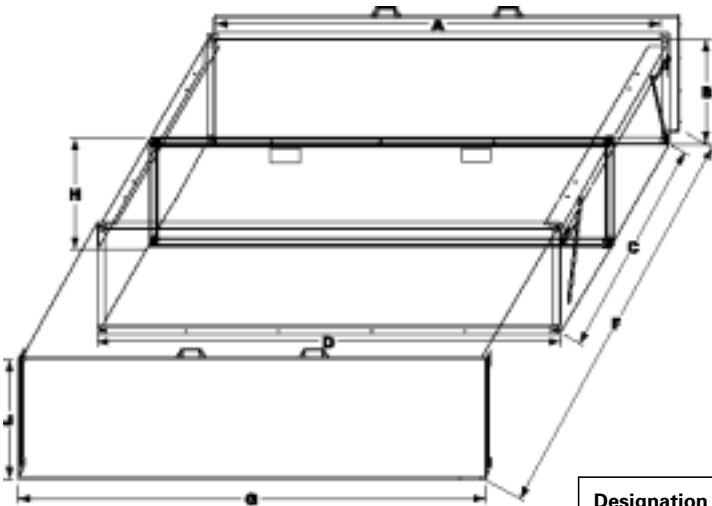

Pallet stow box PK2000 light empty weight, low structural height and long service life; TÜV certification

Measure H:

Dimension from lower edge of member to lower edge of pallet storage box

Drilling dimensions / Installation instructions: