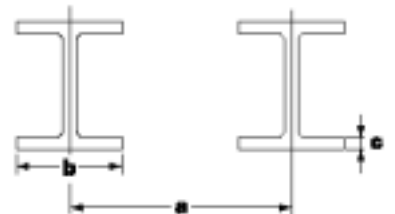

Pallet stow box PK2000 light empty weight, low structural height and long service life; TÜV certification

Measure H:

Dimension from lower edge of member to lower edge of pallet storage box

Drilling dimensions / Installation instructions: