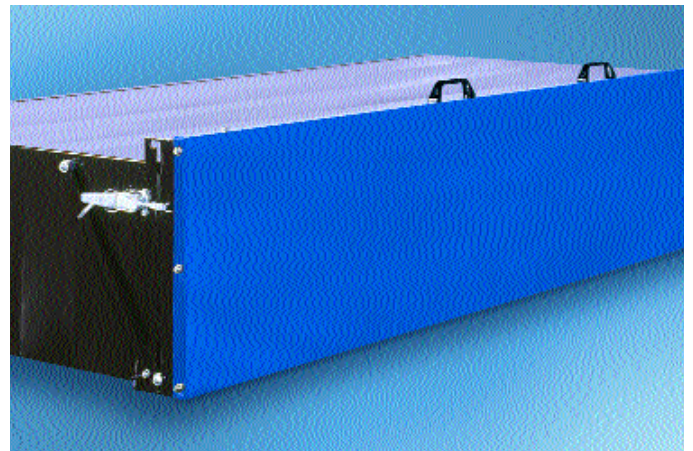

Pallet stow box PK2000 light empty weight, low structural height and long service life; TÜV certification

Measure H:

Dimension from lower edge of member to lower edge of pallet storage box

Drilling dimensions / Installation instructions: