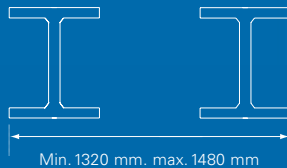

HS Schoch

Simple
and **secure ...**

Spare wheel carrier EK1000

1735 x 1194 x 470 mm

HS Schoch

Suitable for frame width:

Simple and secure:

EK1000 spare wheel carrier from HS-Schoch

Art.No. 21006000 (clamping range: 295-330 mm)

Art.No. 21006010 (clamping range: 195-230 mm)

www.hs-schoch.de

HS-Schoch GmbH

Distribution Germany South, Am Muehlweg 2, 73466 Lauchheim, Germany
Tel. +49(0)7363-9609-0, vertrieb-sued@hs-schoch.de