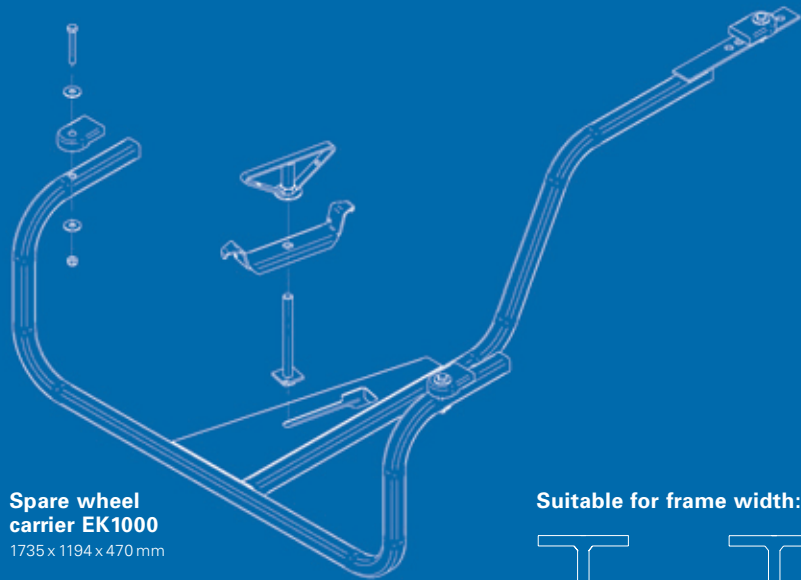

HS Schoch

Simple
and **secure ...**

Spare wheel carrier EK1000

1735 x 1194 x 470 mm

HS Schoch

Suitable for frame width:

Simple and secure:

EK1000 spare wheel carrier from HS-Schoch

- Simple to mount on the trailer framework
- Simple to fasten and remove the spare wheel
- Highly reliable and strong due to using square sections
- Fits on practically all types of trailer
- Two wheel carriers can be mounted at the same time
- Excellent corrosion protection by cathodic electro-dipcoating and zinc phosphating
- Powder-coated in RAL 9005 – other RAL colors available on request
- Available for 22.5" wheels with and without offset
- Total weight 22 kg

Art.No. 21006000 (clamping range: 295-330 mm)

Art.No. 21006010 (clamping range: 195-230 mm)

www.hs-schoch.de

HS-Schoch GmbH

Distribution Germany South, Am Muehlweg 2, 73466 Lauchheim, Germany
Tel. +49(0)7363-9609-0, vertrieb-sued@hs-schoch.de