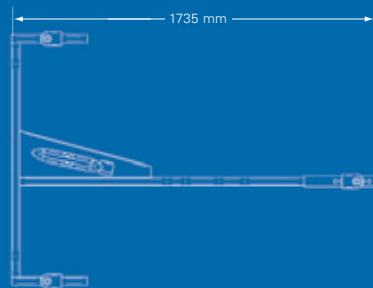

HS Schoch

Simple
and **secure ...**

Spare wheel carrier EK1000

1735 x 1194 x 470 mm

HS Schoch

Suitable for frame width:

Simple and secure:

EK1000 spare wheel carrier from HS-Schoch

- Simple to mount on the trailer framework
- Simple to fasten and remove the spare wheel
- Highly reliable and strong due to using square sections
- Fits on practically all types of trailer
- Two wheel carriers can be mounted at the same time
- Excellent corrosion protection by cathodic electro-dipcoating and zinc phosphating
- Powder-coated in RAL 9005 – other RAL colors available on request
- Available for 22.5" wheels with and without offset
- Total weight 22 kg

Art.No. 21006000 (clamping range: 295-330 mm)

Art.No. 21006010 (clamping range: 195-230 mm)

www.hs-schoch.de

HS-Schoch GmbH

Distribution Germany South, Am Muehlweg 2, 73466 Lauchheim, Germany
Tel. +49(0)7363-9609-0, vertrieb-sued@hs-schoch.de